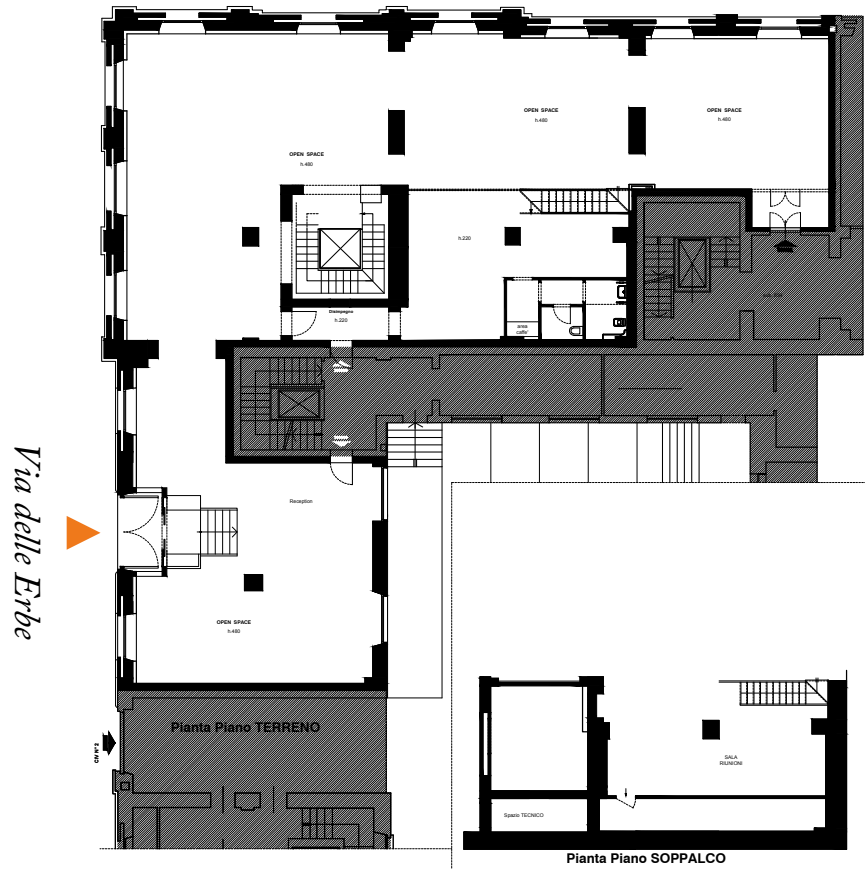

Ground floor

Piano Terra / Ground Floor